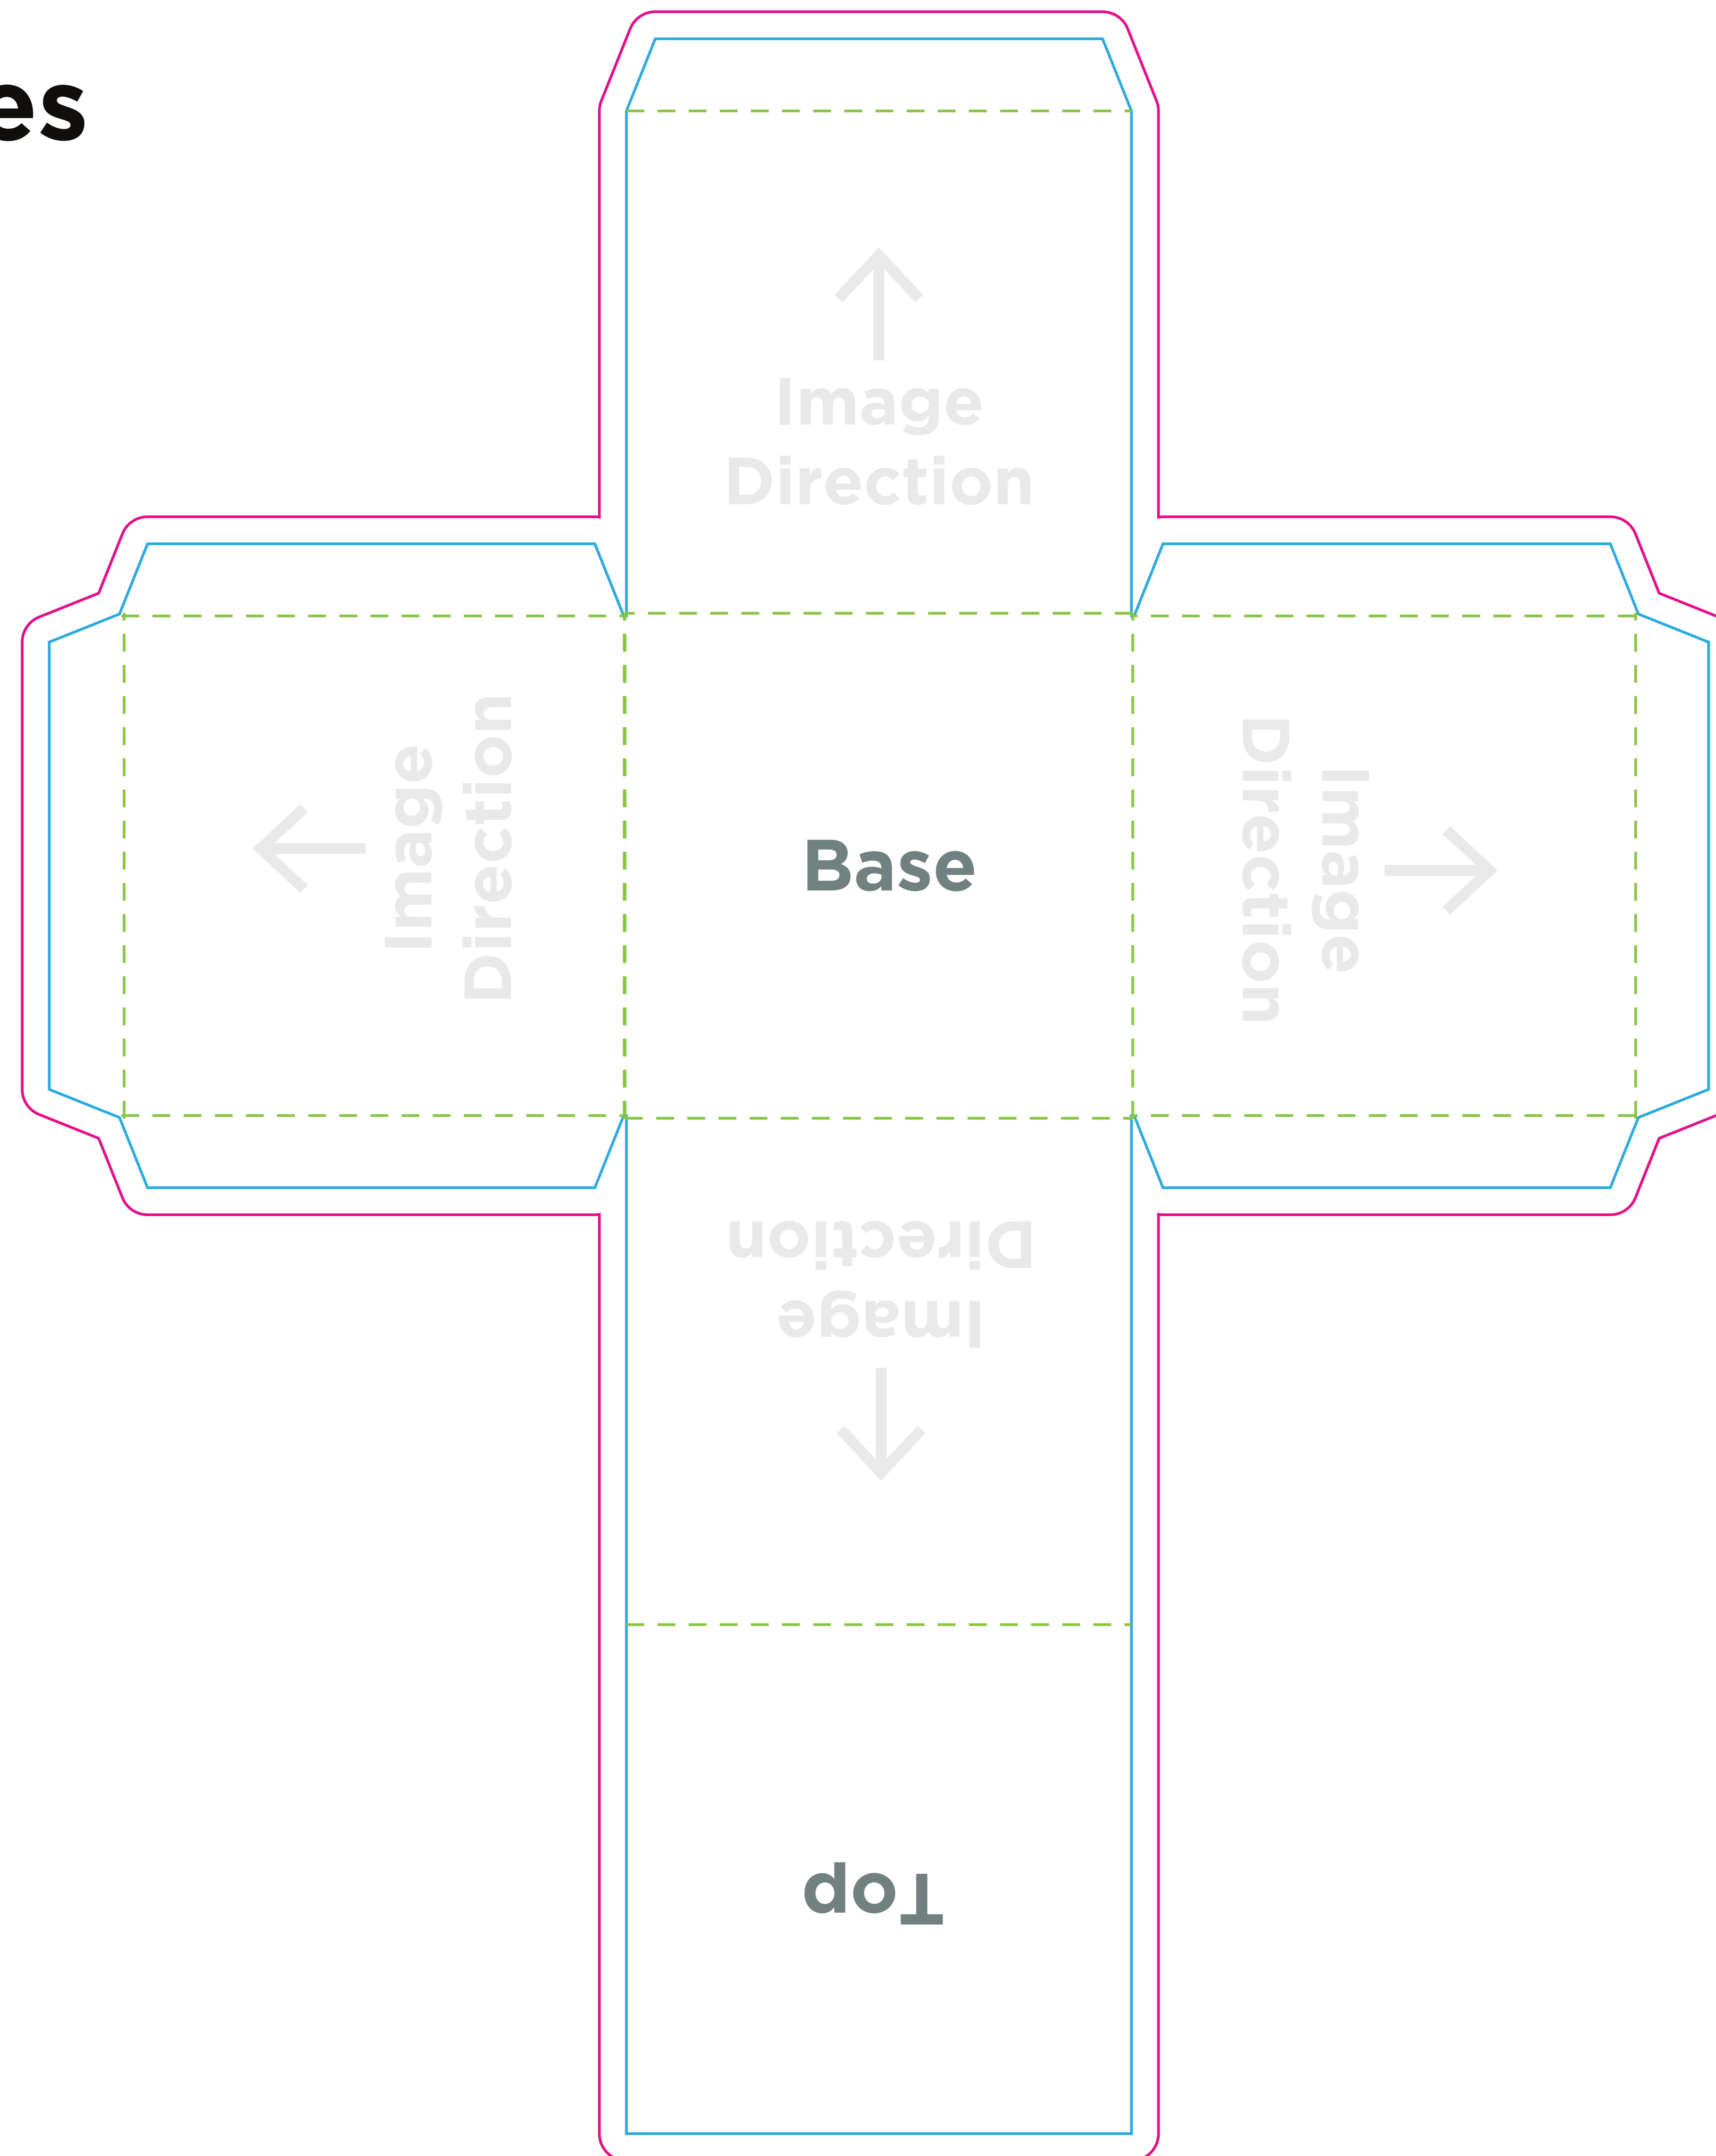

Cardboard Display Cubes 190mm

Finished Size

Keep all text and important info inside this area.

Fold Lines

Bleed Area

Extend your artwork to the edge of this area. Text and images on this area will be trimmed.

File Setup Notes:

Convert all text to outlines.

Provide File in CMYK Colour.

Recommended Rich Black Breakdown:
20%C, 20%M, 20%Y, 100% K.

For best colour accuracy provide
Pantone Colours.

Use high resolution images
(Minimum 150dpi), embed images in file.